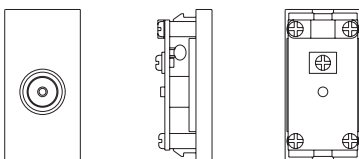

Co-axial, isolated