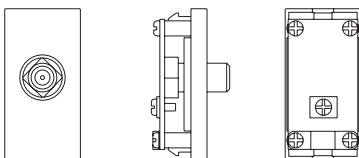

Line Diagrams

Co-axial

EMNSTVX

Co-axial, isolated

EMNSITVX

Satellite - Female

EMNSSATX

Technical Data

Euro Module TV, Radio, Satellite Modules, Non screened Outlets

Packaging Information

Cat No.	Description	Packaging Type			Pack Quantity		
		Product	Inner Box	Outer Box	Each	Inner Box	Outer Box
EMNSTWW	Co-axial	Box	Box	Carton	1	10	100
EMNSTVG	Co-axial	Box	Box	Carton	1	10	100
EMNSTVB	Co-axial	Box	Box	Carton	1	10	100
EMNSTIWW	Co-axial, isolated	Box	Box	Carton	1	10	100
EMNSTIVG	Co-axial, isolated	Box	Box	Carton	1	10	100
EMNSTIVB	Co-axial, isolated	Box	Box	Carton	1	10	100
EMNSSATW	Satellite - Female	Box	Box	Carton	1	10	100
EMNSSATG	Satellite - Female	Box	Box	Carton	1	10	100
EMNSSATB	Satellite - Female	Box	Box	Carton	1	10	100

Weights & Dimensions

Cat No.	Description	Dimensions (L x W x D) cm			Weight (kg)		
		Unpacked Product	Inner	Outer	Unpacked Product	Inner	Outer
EMNSTWW	Co-axial	5.0 x 2.5 x 2.5	6.2 x 6.2 x 12.4	15 x 32 x 14	0.01	0.2	2.3
EMNSTVG	Co-axial	5.0 x 2.5 x 2.5	6.2 x 6.2 x 12.4	15 x 32 x 14	0.01	0.2	2.3
EMNSTVB	Co-axial	5.0 x 2.5 x 2.5	6.2 x 6.2 x 12.4	15 x 32 x 14	0.01	0.2	2.3
EMNSTIWW	Co-axial, isolated	5.0 x 2.5 x 2.5	6.2 x 6.2 x 12.4	15 x 32 x 14	0.01	0.2	2.3
EMNSTIVG	Co-axial, isolated	5.0 x 2.5 x 2.5	6.2 x 6.2 x 12.4	15 x 32 x 14	0.01	0.2	2.3
EMNSTIVB	Co-axial, isolated	5.0 x 2.5 x 2.5	6.2 x 6.2 x 12.4	15 x 32 x 14	0.01	0.2	2.3
EMNSSATW	Satellite - Female	5.0 x 2.5 x 2.5	6.2 x 6.2 x 12.4	15 x 32 x 14	0.01	0.2	2.3
EMNSSATG	Satellite - Female	5.0 x 2.5 x 2.5	6.2 x 6.2 x 12.4	15 x 32 x 14	0.01	0.2	2.3
EMNSSATB	Satellite - Female	5.0 x 2.5 x 2.5	6.2 x 6.2 x 12.4	15 x 32 x 14	0.01	0.2	2.3